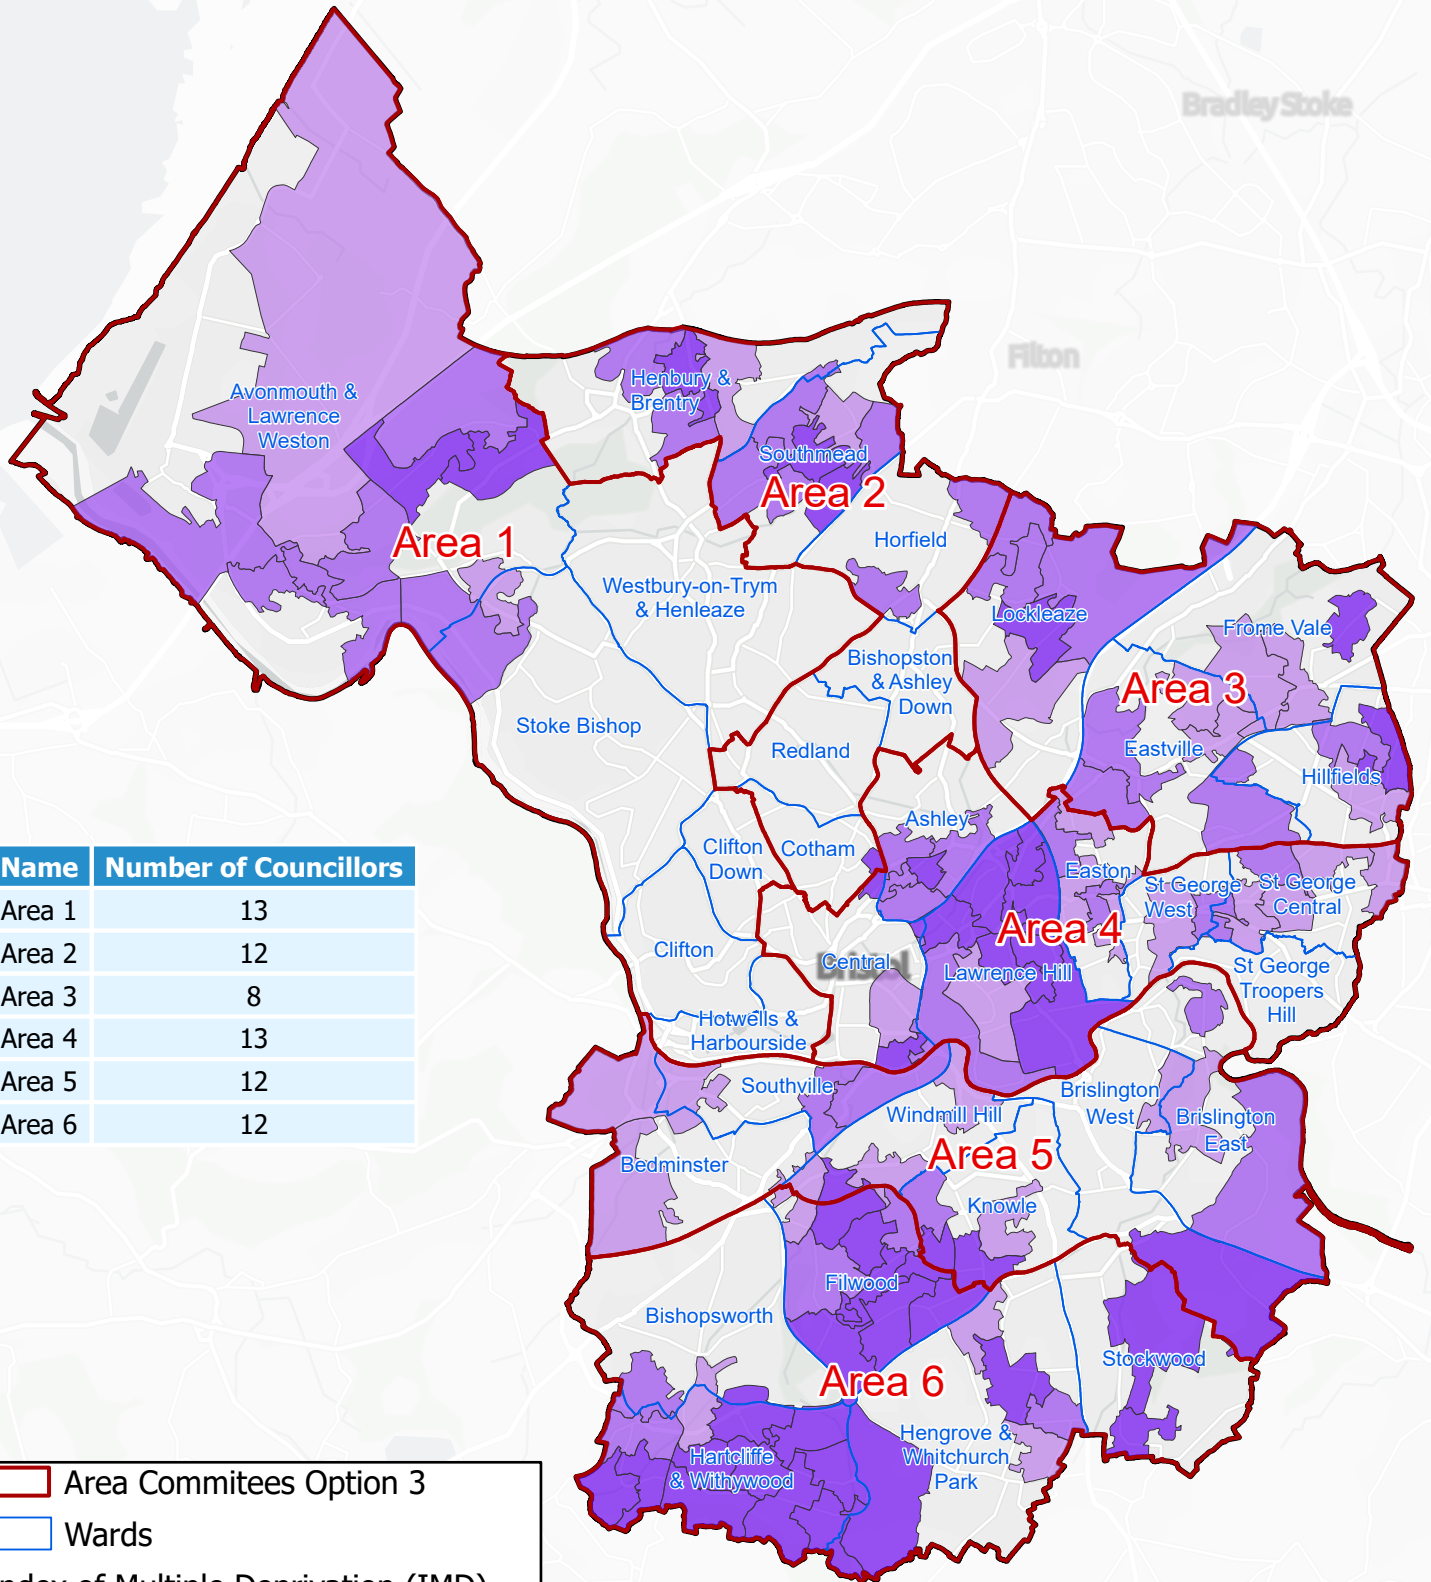

Area Committees Option 3

Name	Number of Councillors
Area 1	13
Area 2	12
Area 3	8
Area 4	13
Area 5	12
Area 6	12

Area Committees Option 3
 Wards

Index of Multiple Deprivation (IMD) Decile

- Most deprived 10% in England
- Between 10% and 20% most deprived 10% in England
- Between 20% and 30% most deprived 10% in England